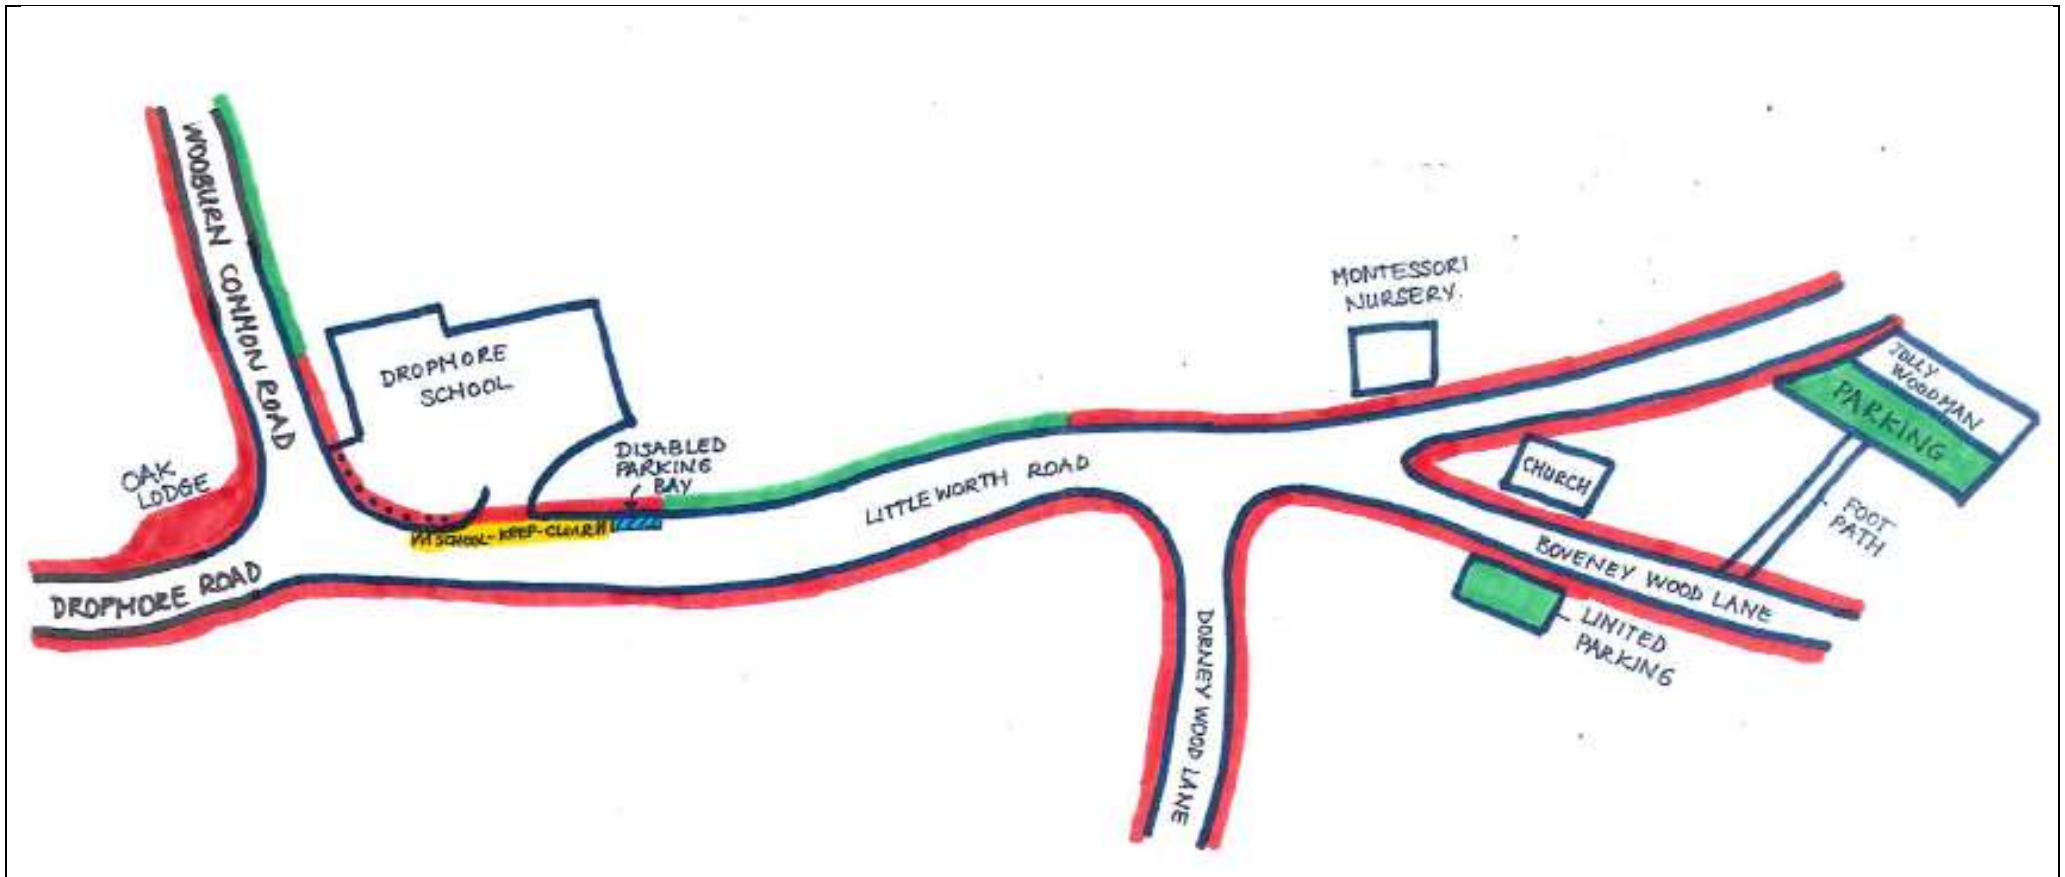

DROPMORE INFANT SCHOOL – PARKING MAP

PARKING INSTRUCTIONS:

- Please DO use the available parking opposite St Anne's Church and by the Jolly Woodman as much as possible!
- Please DO park considerately on Wooburn Common Road or Littleworth Road.
- Please do NOT park on both sides of Littleworth Road.
- Please do NOT park on Dropmore Road (by Oak Lodge) as there is no safe crossing option for the children.
- Do NOT stop or park in our disabled parking bay
- Do NOT wait or park, or stop on school entrance markings. Keep entrance clear at all times, even if picking up or dropping off children!
- Do NOT stop or park within 10 metres of the T-junction